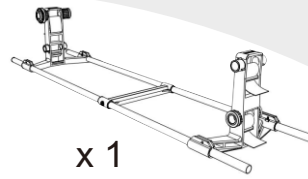

## Travelbag Mega

Approved

PRO PM

20130906

*Bas Schaapveld*

**A** Bike travel bag

**B** Bike Bracket

**C** Supports

**D** Foam block (a)

**E** Foam block (b)

**F** Foam block (c)  
(with stiffener enforcement/  
optional for wheel pockets)

**G** Frame pad

**H** Chain cover

**I** Helmet/shoes bag