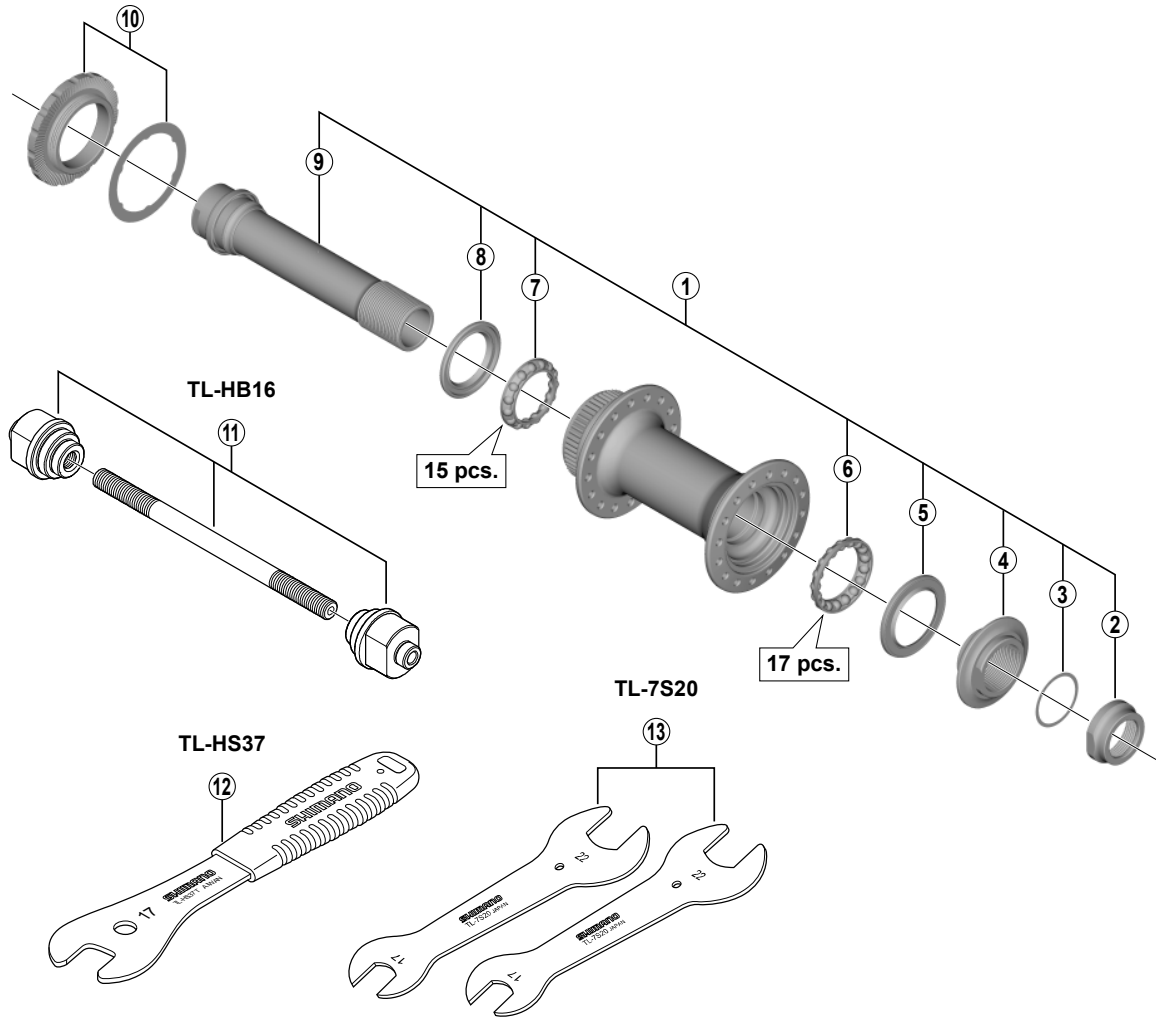

# DEORE XT Front Hub HB-M8010-B For Disc Brake

• Over Lock Nut Dimension: 110 mm (4-11/32")

ITEM NO.	SHIMANO CODE NO.	DESCRIPTION	INTERCHANGEABILITY	
1	Y2AH98010	Complete Hub Axle		
2	Y2A500050	Right Hand Lock Nut	A	
3	Y24613000	Adjusting Washer	A	
4	Y24698040	Right Hand Cone w/Dust Cap		
5	Y27X15000	Right Hand Seal Ring	A	
6	Y27X98030	Right Hand Ball Retainer (5/32" x 17)	A	
7	Y27X98040	Left Hand Ball Retainer (5/32" x 15)	A	
8	Y27X14000	Left Hand Seal Ring	A	
9	Y2AH98020	Hub Axle Unit		
10	Y2A598030	Lock Ring & Washer	A	
11	Y20W98020	TL-HB16 Hub Setting Tool	A	
12	Y23098030	TL-HS37 Hub Spanner (17 mm)	A	
13	Y13098900	TL-7S20 Hub Spanner (17 mm x 22 mm) 2 pcs.	A	

A: Same parts.

B: Parts are usable, but differ in materials, appearance, finish, size, etc.

Absence of mark indicates non-interchangeability.

Specifications are subject to change without notice.

HB-M8010

Apr.-2016-4002