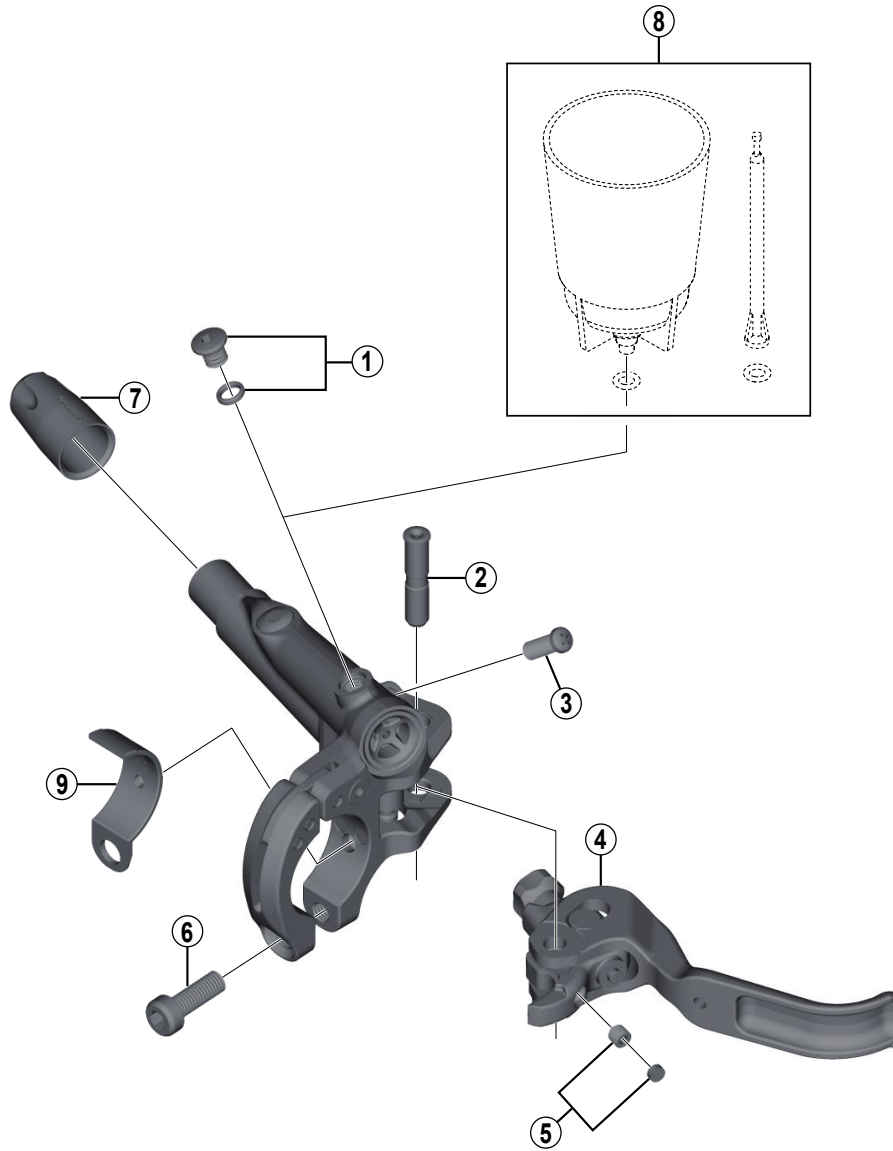

# XTR Brake Lever

## BL-M9020 For Disc Brake

BL-M9000  
BL-M8000  
BL-M988B

ITEM NO.	SHIMANO CODE NO.	DESCRIPTION	INTERCHANGEABILITY
1	Y8V398010	Bleed Screw (M5 x 4.7) & O-Ring	A
2	Y8V308000	Lever Axle	A
3	Y8V338000	Stroke Adjust Screw	A
4	Y8WN98010	Lever Member Unit	B
5	Y8V398040	Lever Axle Fixing Bolt & Cap	A
6	Y8WC08000	Clamp Bolt (M5 x 14.9)	B
* 7	Y8WM14000	Hose Cover	
8	ESMDISCBP	Funnel & Oil Stopper	A
* 9	Y8WM05000	BL Band Adapter	A A

A: Same parts.

B: Parts are usable, but differ in materials, appearance, finish, size, etc.

Absence of mark indicates non-interchangeability.

May-2015-3781A  
© Shimano Inc. H

Specifications are subject to change without notice.