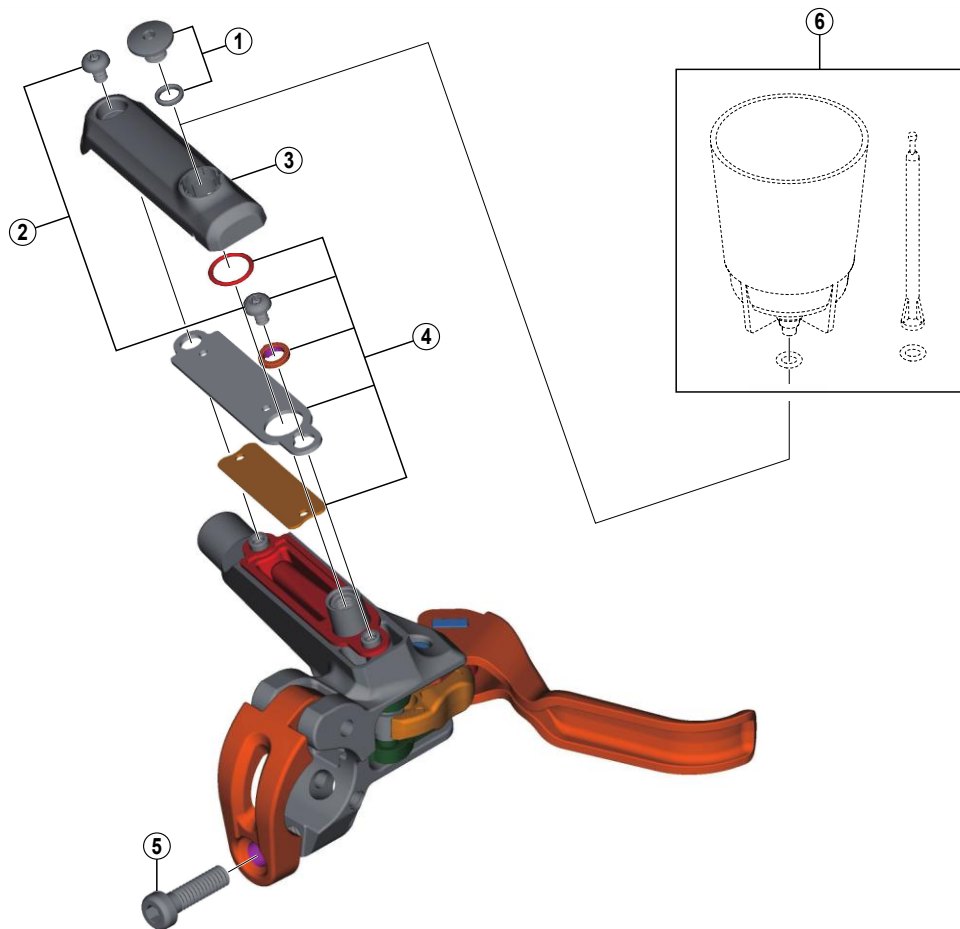

Brake Lever BL-M506 For Disc Brake

BL-M615

ITEM NO.	SHIMANO CODE NO.	DESCRIPTION	INTERCHANGEABILITY
1	Y8VJ98010	Bleed Screw (M5 x 4.7) & O-Ring	A
2	Y8VC98050	Lid Fixing Bolt (M3) 2 pcs.	A
3	Y8VL05010	R.H. Lid	B
	Y8VL06010	L.H. Lid	B
4	Y8VC98060	Separator Unit	A
5	Y8VC10000	Clamp Bolt (M5 x 18)	A
6	ESMDISCBP	Funnel & Oil Stopper	A

A: Same parts.

B: Parts are usable, but differ in materials, appearance, finish, size, etc.

Absence of mark indicates non-interchangeability.

Jan.-2014-3705
© Shimano Inc. H

Specifications are subject to change without notice.